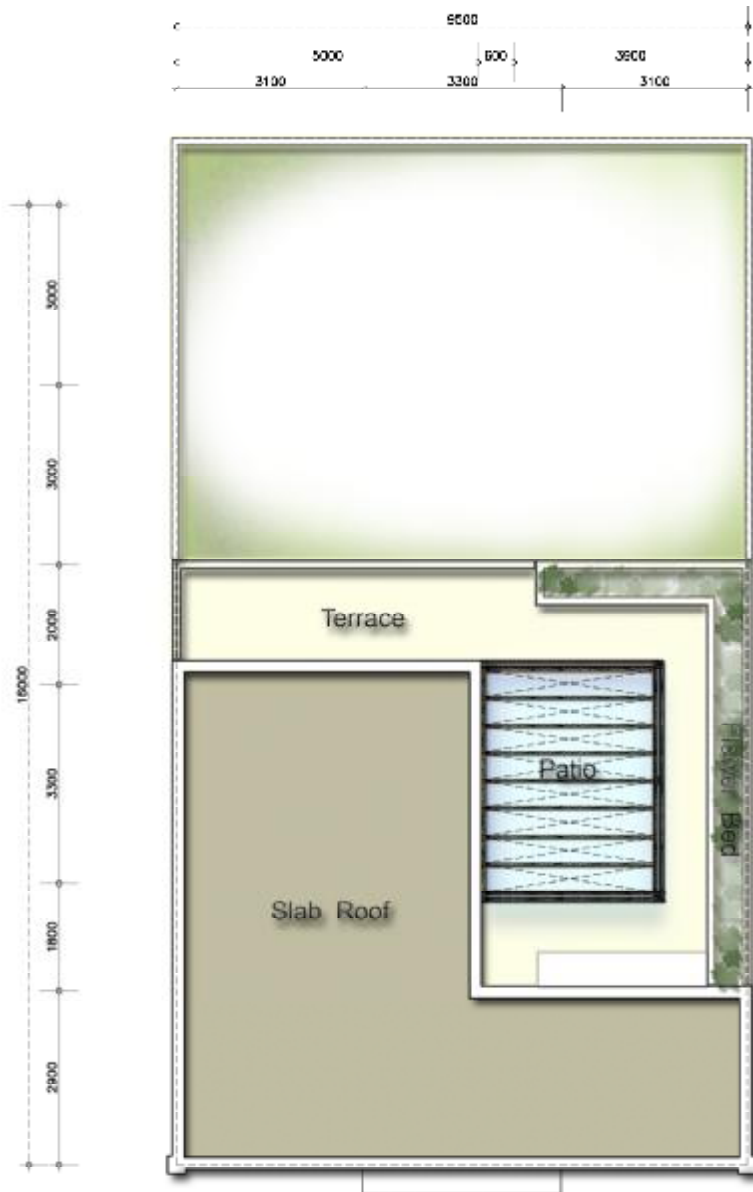

PLOT 6  
 2 BEDROOM VILLA  
 2nd STOREY PLAN

RICHMOND GROUP

PLOT 6  
2 BEDROOM VILLA  
1st STOREY PLAN

PLOT GROSS SIZE	162 Sqm
INTERNAL GFA	151 Sqm
SWIMMING POOL	22.50 Sqm
POOL DECK	19 Sqm
PATIO	15 Sqm

PLOT 6  
2 BEDROOM VILLA  
ROOF PLAN